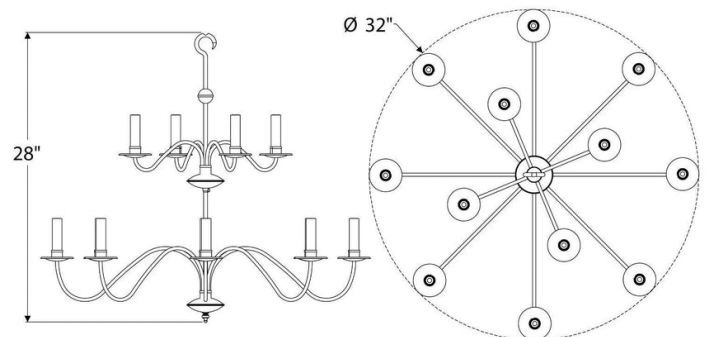

FRENCH DOUBLE TIER CHANDELIER

SCOFIELD LIGHTING COLLECTION

A four over eight arm two tier chandelier in aged tin with gentle s curving arms. Both airy and beautifully proportioned, the French chandelier reads true to many types and sizes of homes. Early 19th century. Designed and manufactured by Scofield Lighting.

DIMENSIONS

Minimum height (with one link of chain): 31-1/4"

Minimum height (with hook): 35"

Overall: 32" diameter

Height to loop: 28"

Canopy: 1" h. x 5" diameter

APPLICATION

UL listed for use in dry or damp environments.

LAMPING

12 Candelabra sockets

B10 Candelabra torpedo bulb recommended

OPTIONS

Download our Finish Guide to view standard product options

Custom heights available.

Contact us to learn more about customization options.

AVAILABLE FINISHES

$4660 Aged Tin