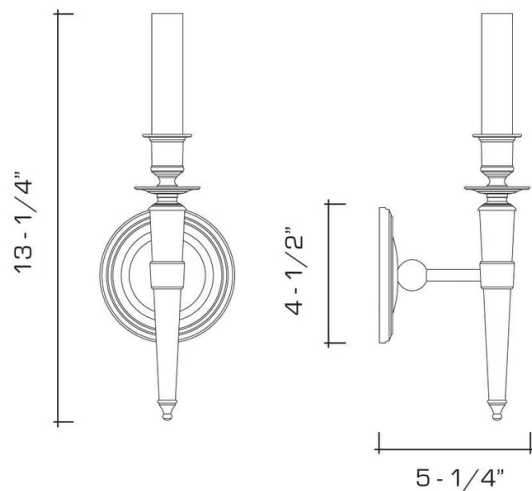

REMAINS LIGHTING COMPANY

ERICA SCONCE

REMAINS LIGHTING CO. COLLECTION

A single-light tapered torchiere sconce in solid brass with round backplate and fine beading and rope twist details.

DIMENSIONS

Overall: 13-1/4" h. x 4-1/2" w. x 5-1/4" d.
Backplate: 4-1/2" diameter

APPLICATION

UL listed for use in dry environments

LAMPING

Single candelabra socket, maximum 60 watts
Also available with single GU24 socket
B10 Candelabra torpedo bulb recommended

JUNCTION BOX

2" x 3" vertical junction box recommended

OPTIONS

Contact us to learn more about customization options.

AVAILABLE FINISHES

$1500 Polished Brass

$1690 Burnished Brass, Burnished Nickel, Dark Waxed Bronze, Polished Nickel

$1855 Antique Brass, Dark Pewter, German Silver, Light Pewter, Oil Rubbed Bronze, Satin Nickel