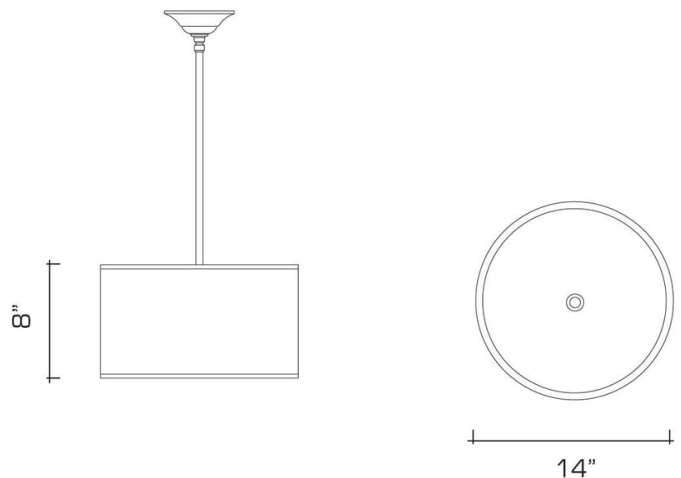

REMAINS LIGHTING COMPANY

ELLIOTT PENDANT

ARCHIVE COLLECTION

DIMENSIONS

Minimum height: 12"

Overall: 14" diameter

Shade: 8" h. x 14" diameter

APPLICATION

UL listed for use in dry environments

LAMPING

2 Edison sockets

Also available with 2 GU24 sockets

OPTIONS

Contact us to learn about pricing, lead time, and customization options.

AVAILABLE FINISHES

$0 Polished Brass

$0 Burnished Brass, Burnished Nickel, Dark Waxed Bronze, Polished Nickel

$0 Antique Brass, Dark Pewter, German Silver, Light Pewter, Oil Rubbed Bronze, Satin Nickel