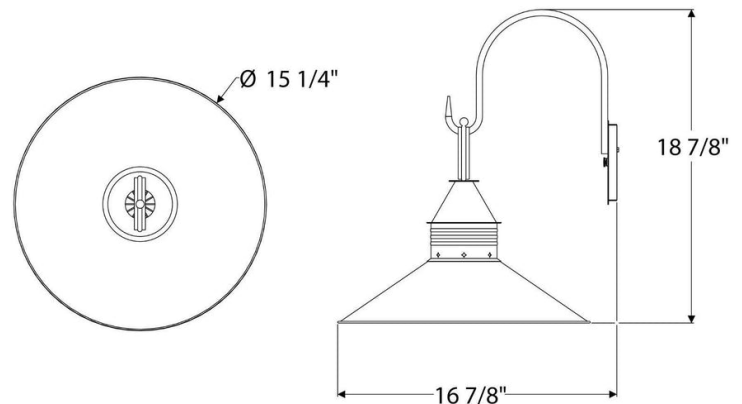

**EDISON STYLE WALL PENDANT
MEDIUM**

SCOFIELD LIGHTING COLLECTION

This classic conical shade wall pendant takes inspiration from the original Victorian Edison type fixture of 1880. With the introduction of the first light bulb in 1879, the world's fascination with the source of light took on new heights. Aged tin finish provided with off white painted interior. Designed and manufactured by Scofield Lighting.

DIMENSIONS

Overall: 18-7/8" h. x 15-1/4" w. x 16-7/8" d.

APPLICATION

UL listed for use in dry or damp environments.

LAMPING

Single Edison socket, maximum 100 watts

JUNCTION BOX

2" x 3" Vertical junction box

OPTIONS

Download our Finish Guide to view standard product options.

Contact us to learn more about customization options.

AVAILABLE FINISHES

$1745 Aged Tin

$1825 Natural Copper

$1905 Black Lacquer, Bronze Lacquer, Bronzed Copper

$2085 Brushed Bronzed Copper, Oxidized Copper