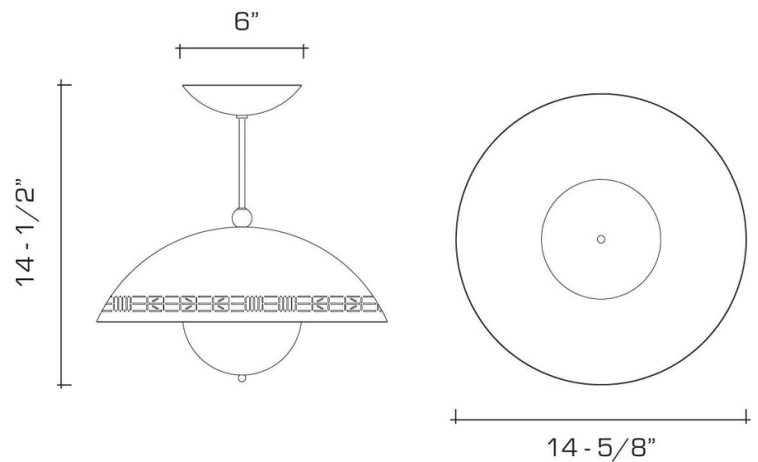

REMAINS LIGHTING COMPANY

DOME PENDANT

COMMUNE COLLECTION

A sleek solid brass dome pendant fixture with a blown glass globe and signature "slash" pierced rim, suspended from a brass dome canopy by an adjustable black fabric cord. Commune's slash collection is inspired by Viennese Secession, French 1950's and Milanese modernist designs as seen through a California lens.

DIMENSIONS

Minimum height: 14-1/2"

Shade: 14-5/8" diameter

Canopy: 1-5/8" h. x 6" diameter

Glass: 6" diameter

LAMPING

Single Edison socket, maximum 75 watts

G16 Edison globe bulb recommended

OPTIONS

Custom heights and additional finishes available upon request.

Contact us to learn more about customization options.

AVAILABLE FINISHES

$3075 Polished Brass

$3285 Dark Waxed Bronze, Polished Nickel