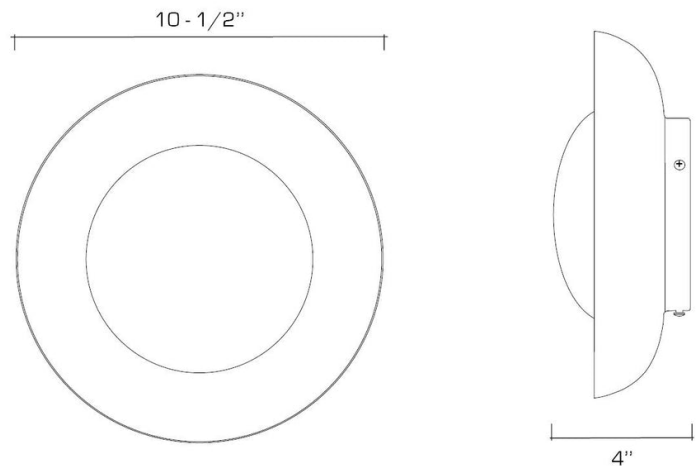

REMAINS LIGHTING COMPANY

DISH SCONCE

COMMUNE COLLECTION

A simple wall mounted metal dish sconce with a hand-blown white glass shade. Light bounces off the polished metal to create a tonal soft glow. Inspired by the works of Honsel and Lauritzen and the simplified forms found during the Functionalist design movement.

DIMENSIONS

Overall: 10-1/2" w. x 4" d.
Backplate: 5-1/4" diameter

APPLICATION

UL listed for use in dry or damp environments.

LAMPING

Single Candelabra socket, maximum 60 watts
G16 Candelabra globe bulb recommended

JUNCTION BOX

2" x 3" Vertical junction box recommended

OPTIONS

Additional finishes available upon request.
Contact us to learn more about customization options.

AVAILABLE FINISHES

$1225 Polished Copper

$1340 Dark Waxed Bronze, Polished Brass,
Polished Nickel