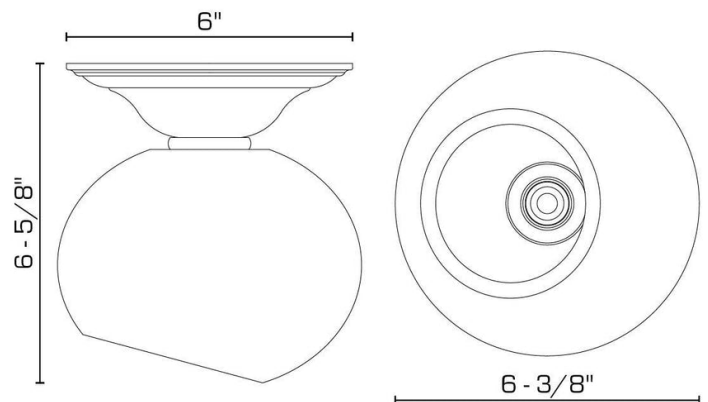

REMAINS LIGHTING COMPANY

DEVON FLUSH MOUNT WITH DOLLOP GLASS

REMAINS LIGHTING CO. COLLECTION

A flush mounted ceiling fixture with a wide solid brass mount in a broken-ogee profile supporting a dollop-of-cream form shade of hand blown Italian glass in Sfumato, a clear to opal gradient, or Dusk, a translucent cool gray.

DIMENSIONS

Overall: 6-5/8" h. x 6-3/8" diameter

Glass: 4-3/4" h. x 6-3/8" diameter

APPLICATION

UL listed for use in dry or damp environments.

LAMPING

Single Candelabra socket, maximum 60 watts
G16 Candelabra globe bulb recommended

OPTIONS

Compatible with other shades in our Italian Glass Collection.

Contact us to learn more about customization options

AVAILABLE FINISHES

$920 Polished Brass

$1005 Burnished Brass, Burnished Nickel, Dark Waxed Bronze, Polished Nickel

$1050 Antique Brass, Dark Pewter, German Silver, Light Pewter, Oil Rubbed Bronze, Satin Nickel