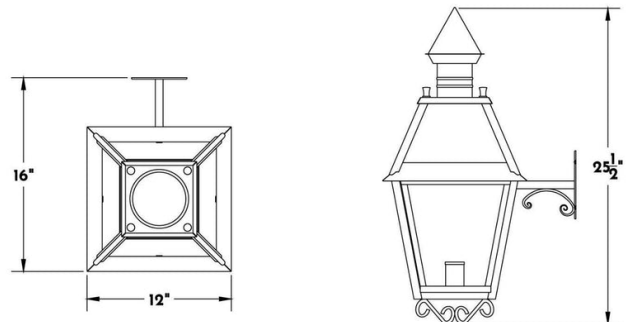

**CLASSIC EXTERIOR WALL LANTERN
MEDIUM**

SCOFIELD LIGHTING COLLECTION

This copper four-sided tapered wall lantern with eight panels of glass and conical finial cap is inspired by an American street lantern, 18th century. Designed and manufactured by Scofield Lighting.

DIMENSIONS

Overall: 25-1/2" h. x 12" w. x 16" d.

APPLICATION

UL listed for use in dry, damp, or wet environments.

LAMPING

Single Edison socket, maximum 100 watts
Also available with single Candelabra socket
B11 Edison bulb recommended

JUNCTION BOX

2" x 3" Vertical junction box

OPTIONS

Download our Finish Guide to view standard product options.
Contact us to learn more about customization options.

AVAILABLE FINISHES

$2615 Natural Copper

$2790 Black Lacquer, Bronze Lacquer, Bronzed Copper

$3005 Brushed Bronzed Copper, Oxidized Copper