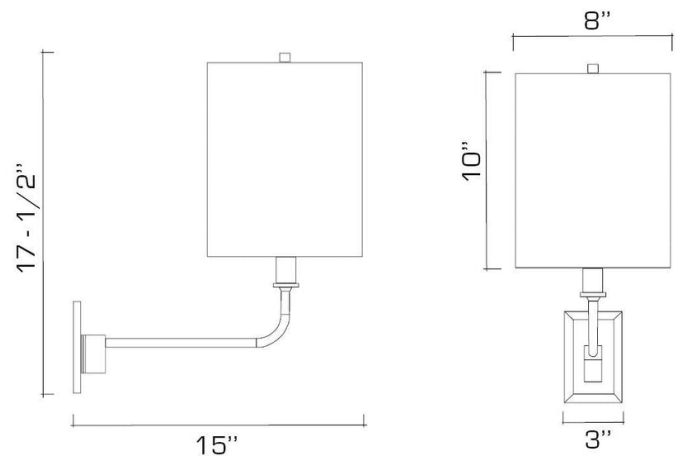

DIMENSIONS

Overall (extended): 17-1/2" h. x 8" w. x 15" d.

Backplate: 4-3/4" h. x 3" w.

Shade: 10" h. x 8" diameter

APPLICATION

UL listed for use in dry environments

LAMPING

Single Edison socket, maximum 100 watts
Also available with single GU24 or Three-Way Edison socket

JUNCTION BOX

2" x 3" vertical junction box recommended

OPTIONS

Contact us to learn more about customization options.

AVAILABLE FINISHES

\$1750 Polished Brass

\$1915 Burnished Brass, Burnished Nickel, Dark Waxed Bronze, Polished Nickel